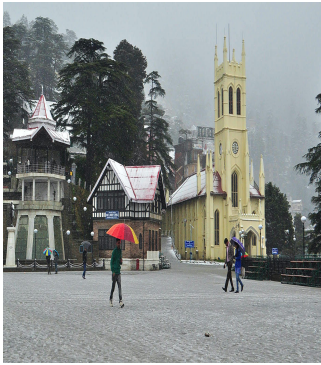

Package Highlights:

The Himachal tour possesses a unique charisma that makes the destination, truly a traveller's paradise. Himachal has everything which can make your vacation fascinating and memorable. With the hills, reaching the feathery clouds and covered in lushness, the beauty of these heavenly destinations would bring you closer to your love.

Day 2: Shimla:

Shimla Kufri Shimla

This morning proceed for a wonderful excursion to Kufri, famous for its trekking and hiking trails. Later in the evening visit the Mall Road, Scandal Point, Christ Church and Lakkad Bazaar.

Optional Tours :

The abode of magnificent snow-covered peaks, deep river valleys, dense forests, and cascading waterfalls, the entire state is bestowed with incredible gifts from nature in the form of picturesque landscapes. The snow peaks, deep gorges, lush green and golden valleys, flower-filled meadows, misty woods, fast flowing icy rivers, glaciers, gushing water streams, steep waterfalls, enchanting lakes, rippling streams are a few manifestations of its unparallel beauty.